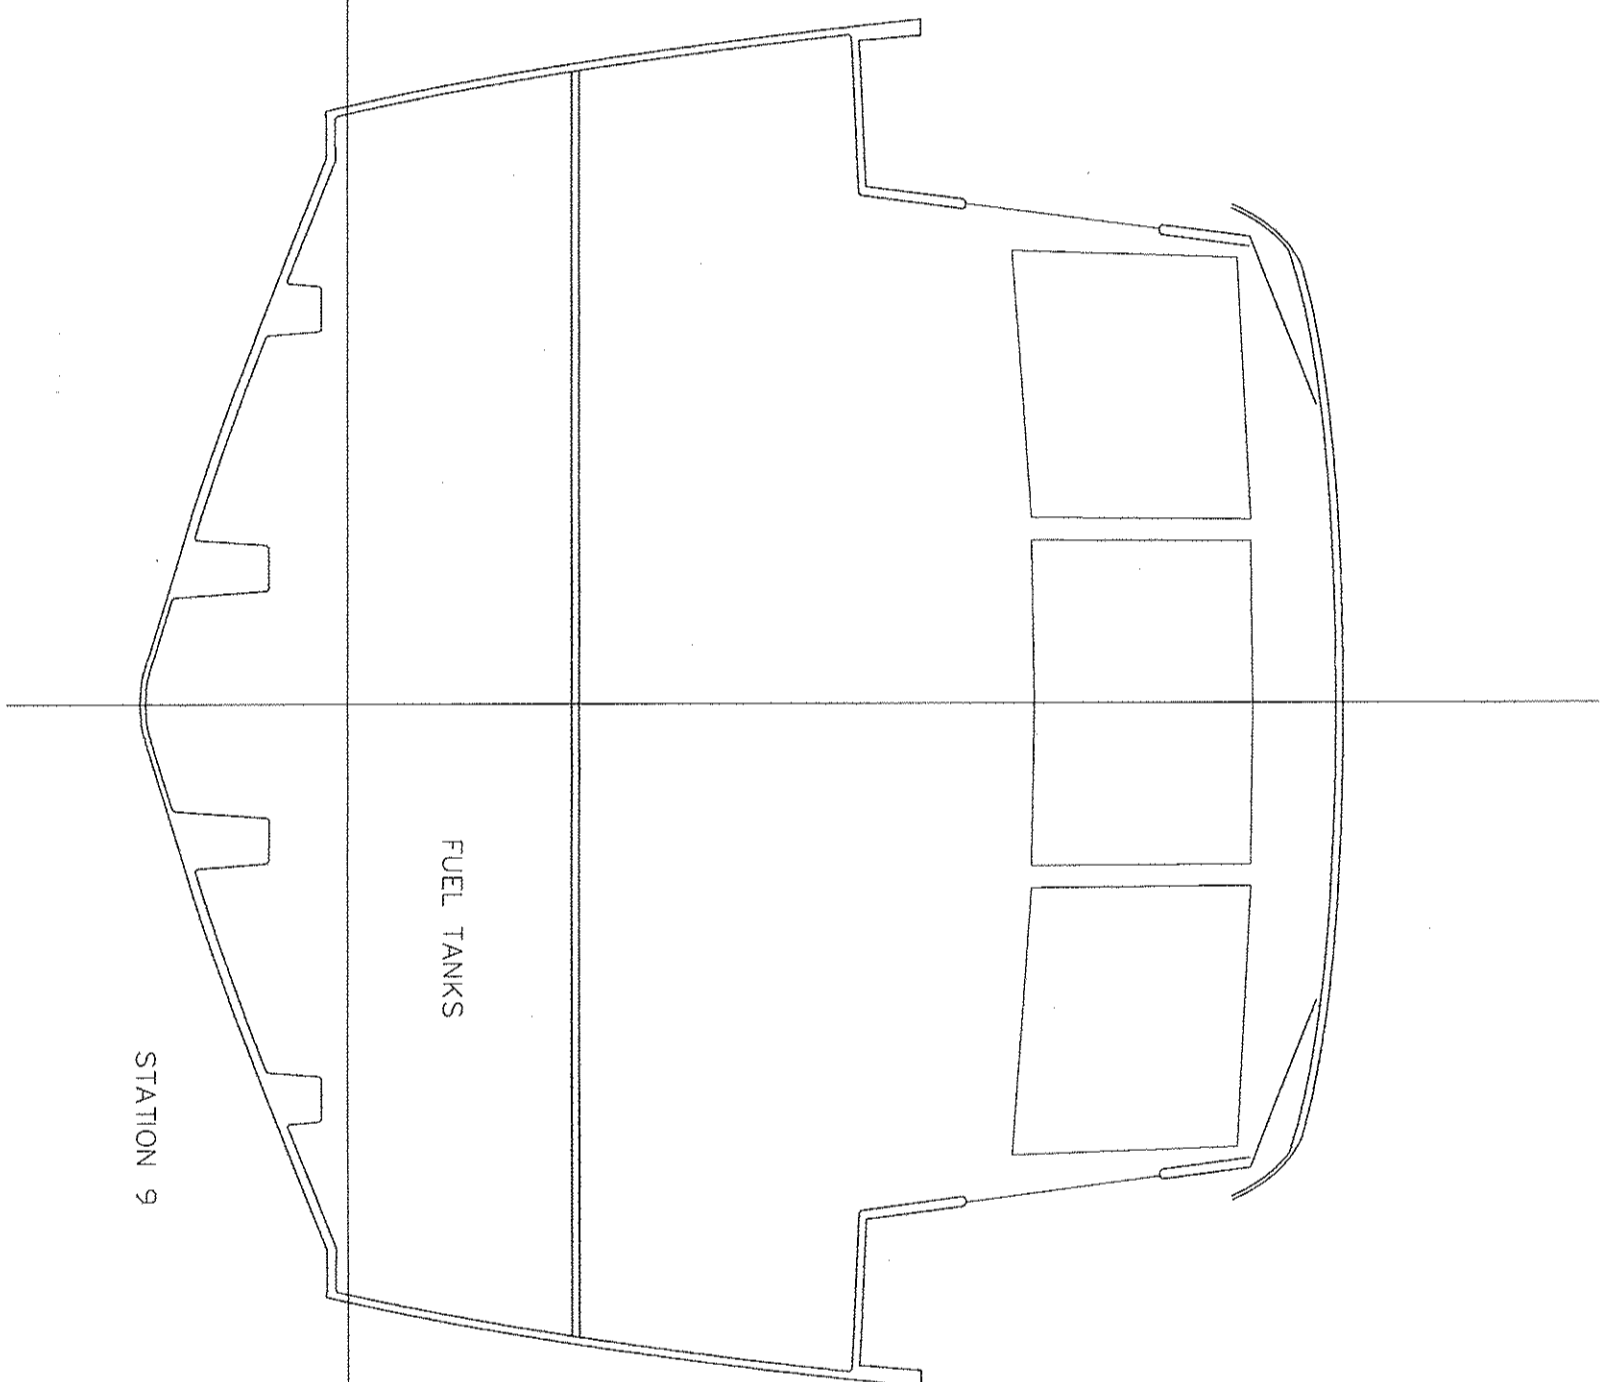

34' twin screw motor yacht

for Lars-Ake Friberg
Preliminary construction drawing

A1 size drawing 1:20